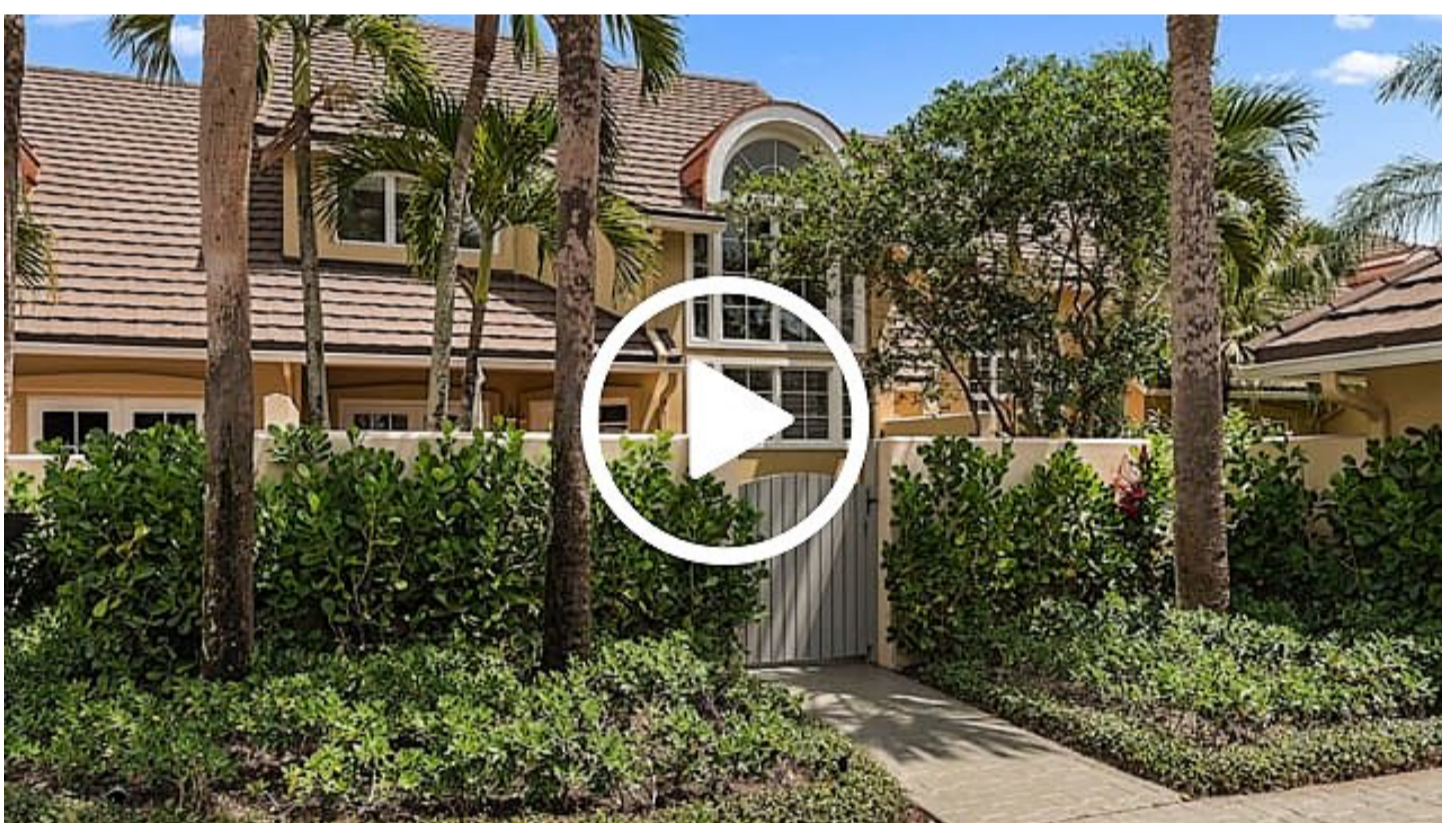

MARTHA W. JOLICOEUR

FARMS & ESTATES · WELLINGTON, FLORIDA
561.797.8040

FEATURED PROPERTY

[View Sale Properties](#)

[View Rental Properties](#)

[Palm Beach Polo Club](#)

[Contact Martha](#)

Just Listed: Best View in Palm Beach Polo & Country Club

2576 Muirfield Court

Listed at: $489,000

Enjoy one of the best views within Palm Beach Polo & Country Club! Come home to lakeside breezes and sunset views in this bright and updated 2-bedroom, 2.1-bathroom townhome within Muirfield 2. Travertine tile and custom hardwood floors span the residence. Stainless steel appliances and granite countertops highlight a light-filled kitchen and dining area. Outside, a spacious two-car garage and peaceful community pool make this the perfect spot to call home.

[View 2576 Muirfield Court](#)

[Schedule a Showing](#)

PROVIDING THE HIGHEST LEVEL OF PROFESSIONAL REAL ESTATE SERVICE
FOR THE GLOBAL EQUESTRIAN COMMUNITY

elliman.com

JUMP MEDIA

Raising The Bar In Equestrian PR